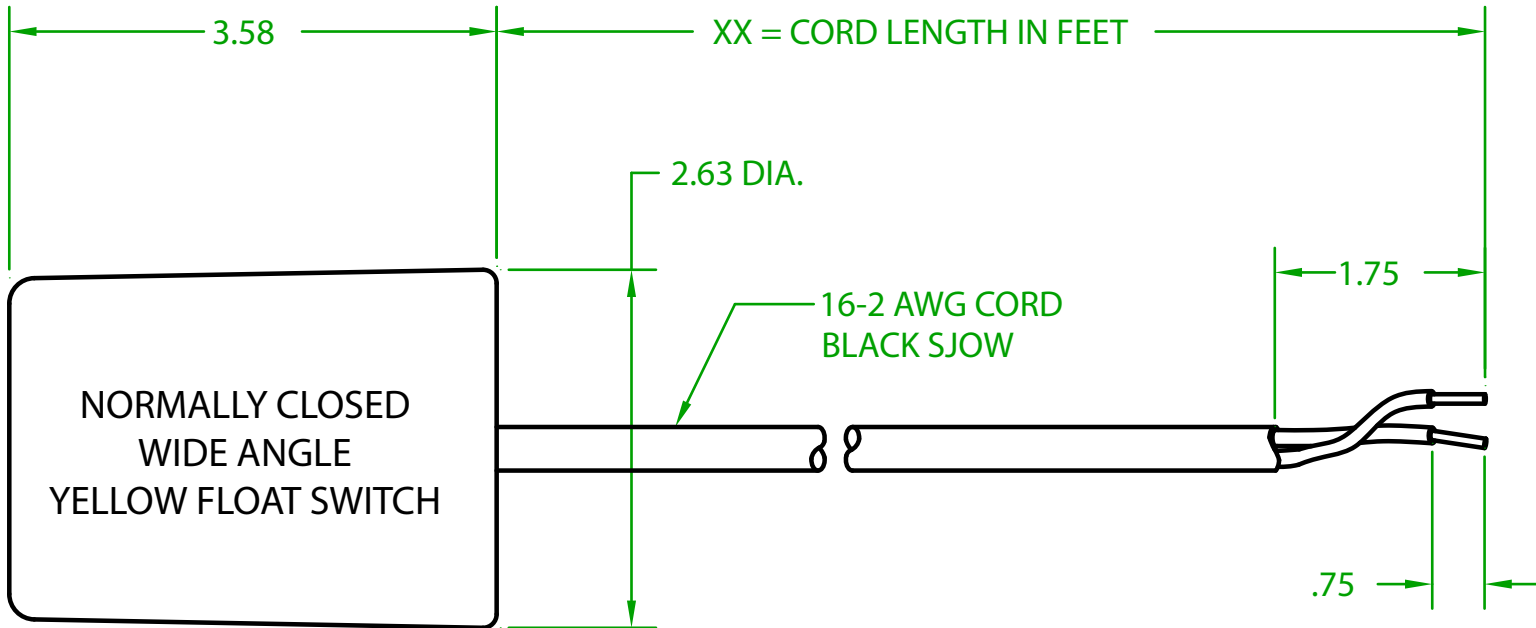

OPERATING ANGLE 90°: CONTACTS OPEN @ 45° ABOVE HORIZONTAL.
CONTACTS CLOSE @ 45° BELOW HORIZONTAL.

ELECTRICAL RATINGS: 13 AMPS @ 120 VAC.
6 AMPS @ 240 VAC.

FLOAT MATERIAL: H.I.P.S.

J.J.S. April 2, 2018

Contactors - Relays - Switches

<http://www.mdious.com>