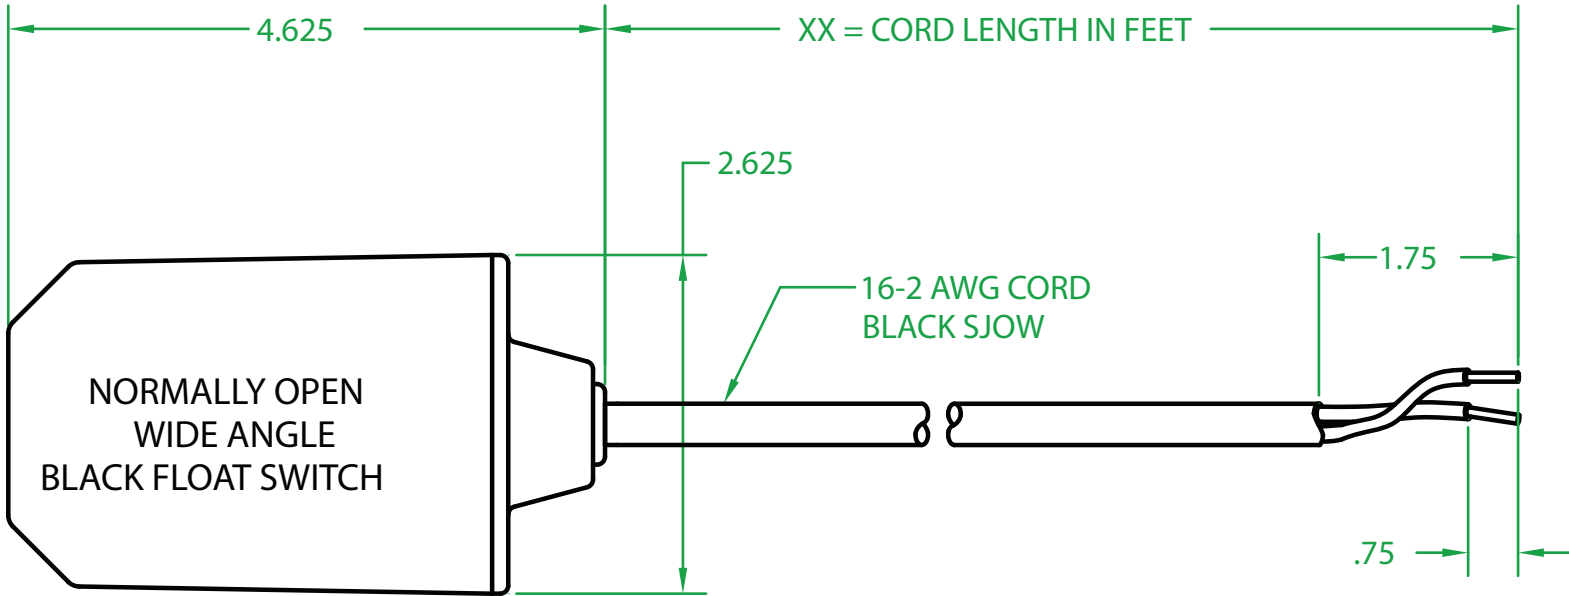

OPERATING ANGLE 90°: CONTACTS CLOSE @ 45° ABOVE HORIZONTAL.
CONTACTS OPEN @ 45° BELOW HORIZONTAL.

ELECTRICAL RATINGS: 1/2 H.P. 13 AMPS @ 120/240 VAC. 58.8 LRA

FLOAT MATERIAL: A.B.S.

GF2OWXX00

J.J.S. AUGUST 21, 2008

Contactors - Relays - Switches

<http://www.mdious.com>