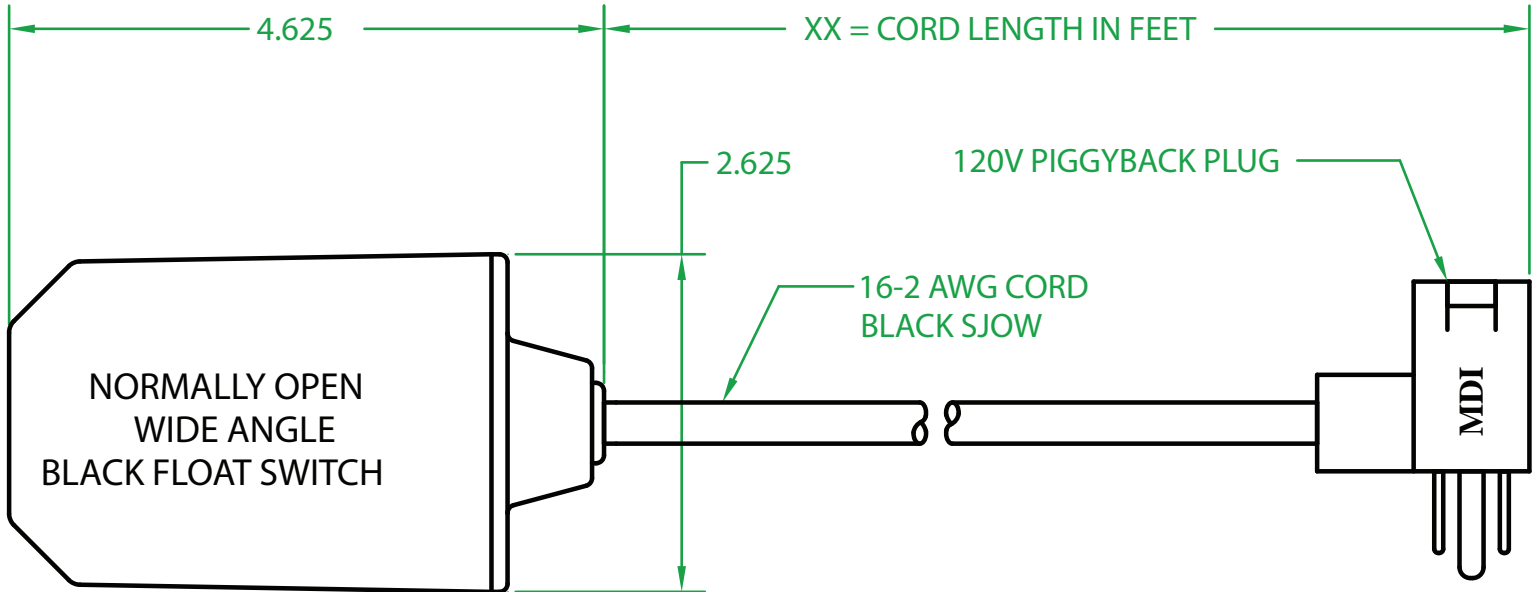

OPERATING ANGLE 90°: CONTACTS CLOSE @ 45° ABOVE HORIZONTAL.
CONTACTS OPEN @ 45° BELOW HORIZONTAL.

ELECTRICAL RATINGS: 1/2 H.P. 13 AMPS @ 120/240 VAC. 58.8 LRA

FLOAT MATERIAL: A.B.S.

GF20WXR1

J.J.S. AUGUST 21, 2008

Contactors - Relays - Switches

<http://www.mdious.com>