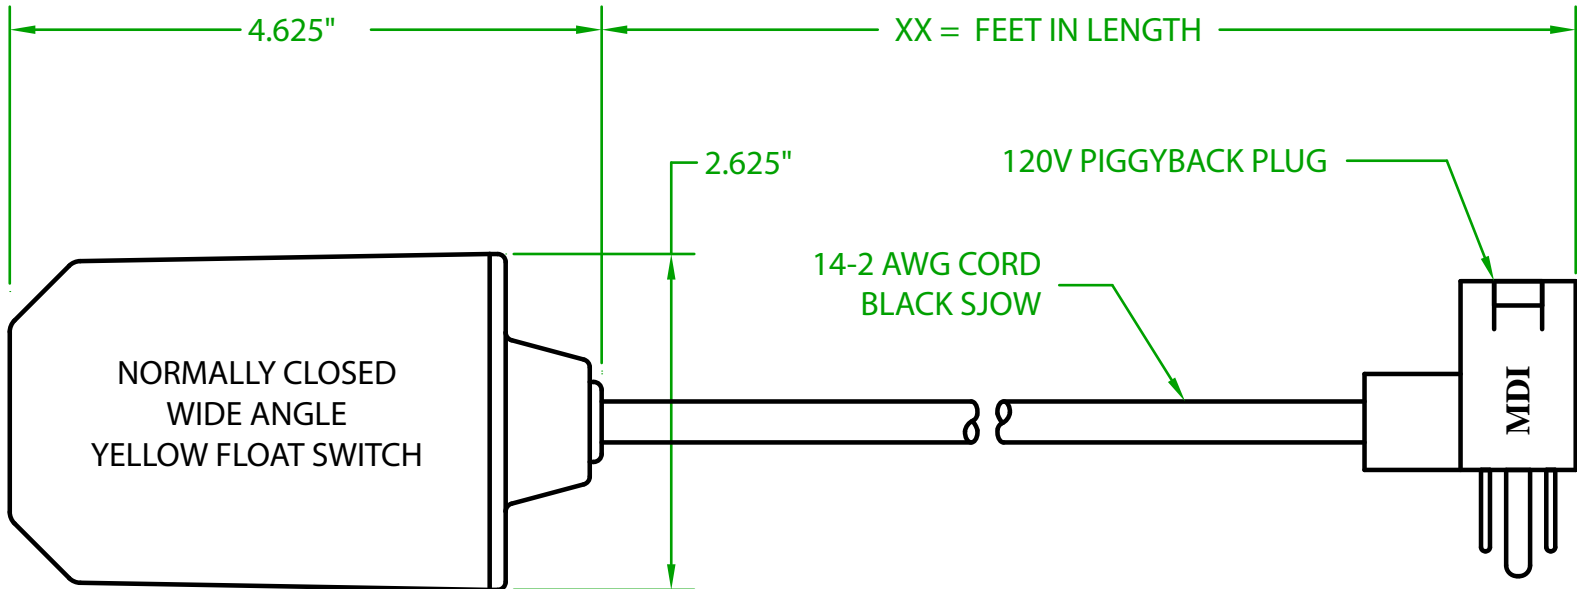

MERCURY DISPLACEMENT INDUSTRIES, INC.

Post Office Box 710 - U.S. 12 East - Edwardsburg, Michigan 49112-0710

Phone (269) 663-8574 - Fax (269) 663-2924

(800) 634-4077

HY2CUXXR1

OPERATING ANGLE 90°: CONTACTS OPEN @ 45° ABOVE HORIZONTAL.
CONTACTS CLOSE @ 45° BELOW HORIZONTAL.