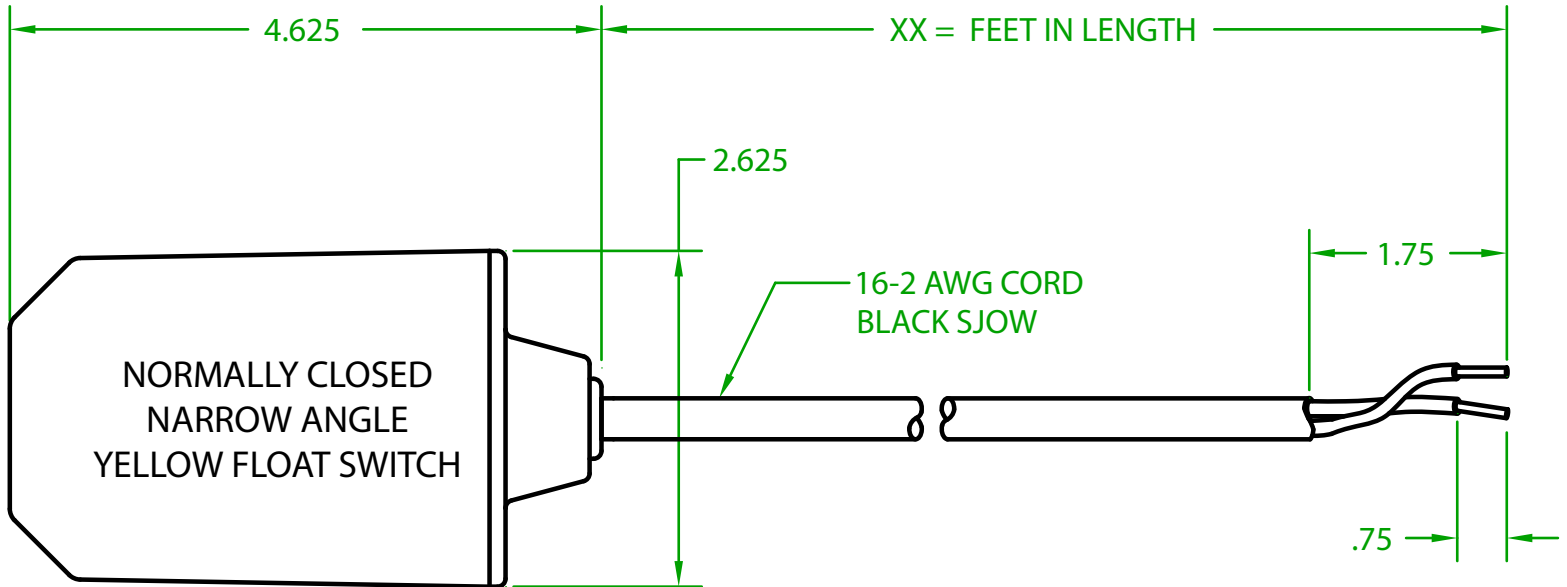

OPERATING ANGLE: CONTACTS OPEN @ 25° ABOVE HORIZONTAL.
CONTACTS CLOSE @ 10° BELOW HORIZONTAL.

ELECTRICAL RATINGS: 1/4 H.P. 10 AMPS @ 120/240 VAC. 34.8 LRA

FLOAT MATERIAL: A.B.S.

J.J.S. April 2, 2018

Contactors - Relays - Switches

<http://www.mdius.com>